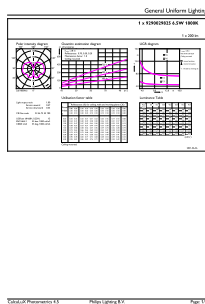

Classic filament LEDbulbs

Bulb Shape	A160 [A160mm]
Approval and Application	
Energy Consumption kWh/1000 h	7 kWh
CE mark	Yes
EU RoHS compliant	Yes
Product Data	
Full product code	871951431537200

Order product name	LED giant 20W E27 A160 1800K smoky D
Order code	929002982501
Numerator - Quantity Per Pack	1
Numerator - Packs per outer box	2
Material number (12NC)	929002982501
Full product name	LED giant 20W E27 A160 1800K smoky D
EAN/UPC - Case	8719514315389

Dimensional drawing

Product	D	C
LED giant 20W E27 A160 1800K smoky D	162 mm	293 mm

Photometric data

General uniform lighting - LED giant 20W E27 A160 1800K smoky D

Spectral Power Distribution Colour - LED giant 20W E27 A160 1800K smoky D