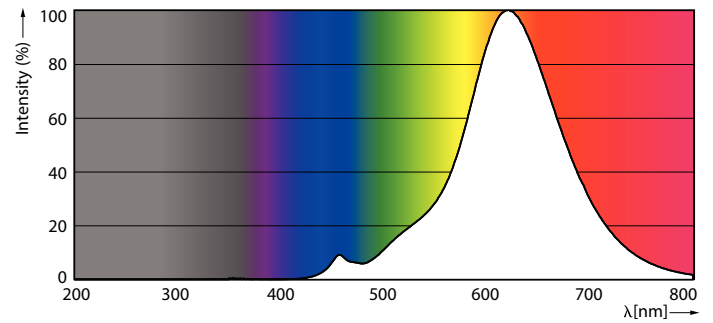

Product data

General Information	
Lighting Technology	LED
Switching Cycle	20,000
Rated Lifetime (Hours)	15,000 hour(s)
Nominal lifetime	15,000 hour(s)
Cap-Base	E27 [E27]
Light Technical	
Color Code	818 [CCT of 1800K]
Color Code	818 [CCT of 1800K]
Luminous Flux	200 lumen
Color Designation	1800
Correlated Color Temperature (Nom)	1800 K
Luminous Efficacy (rated) (Nom)	30.00 lm/W
Color Consistency	<6
Color rendering index (CRI)	80
LLMF At End Of Nominal Lifetime (Nom)	70 %
Flickering value (PstLM)	1
Stroboscopic effect value (SVM)	0.4

Classic filament LEDbulbs

Bulb Shape	A160 [A160mm]
Approval and Application	
Energy Consumption kWh/1000 h	7 kWh
CE mark	Yes
EU RoHS compliant	Yes
Product Data	
Full product code	871951431537200

Order product name	LED giant 20W E27 A160 1800K smoky D
Order code	929002982501
Numerator - Quantity Per Pack	1
Numerator - Packs per outer box	2
Material number (12NC)	929002982501
Full product name	LED giant 20W E27 A160 1800K smoky D
EAN/UPC - Case	8719514315389

Dimensional drawing

Product	D	C
LED giant 20W E27 A160 1800K smoky D	162 mm	293 mm

Photometric data

General uniform lighting - LED giant 20W E27 A160 1800K smoky D

Spectral Power Distribution Colour - LED giant 20W E27 A160 1800K smoky D