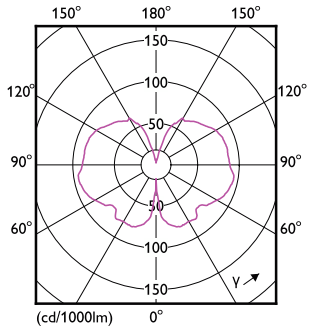

Classic filament LEDbulbs

Bulb Shape	A160 [A160mm]
Approval and Application	
Energy Consumption kWh/1000 h	7 kWh
CE mark	Yes
EU RoHS compliant	Yes
Product Data	
Full product code	871951431537200

Order product name	LED giant 20W E27 A160 1800K smoky D
Order code	929002982501
Numerator - Quantity Per Pack	1
Numerator - Packs per outer box	2
Material number (12NC)	929002982501
Full product name	LED giant 20W E27 A160 1800K smoky D
EAN/UPC - Case	8719514315389

Dimensional drawing

Product	D	C
LED giant 20W E27 A160 1800K smoky D	162 mm	293 mm

Photometric data

General uniform lighting - LED giant 20W E27 A160 1800K smoky D

Spectral Power Distribution Colour - LED giant 20W E27 A160 1800K smoky D

Classic filament LEDbulbs

Photometric data

Light Distribution Diagram - LED giant 20W E27 A160 1800K smoky D

Lifetime

Life Expectancy Diagram - LED giant 20W E27 A160 1800K smoky D

Lumen Maintenance Diagram - LED giant 20W E27 A160 1800K smoky D