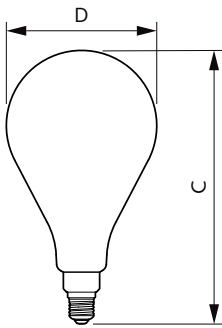

Product data

General Information	
Lighting Technology	LED
Switching Cycle	20,000
Rated Lifetime (Hours)	15,000 hour(s)
Nominal lifetime	15,000 hour(s)
Cap-Base	E27 [E27]
Light Technical	
Color Code	818 [CCT of 1800K]
Color Code	818 [CCT of 1800K]
Luminous Flux	200 lumen
Color Designation	1800
Correlated Color Temperature (Nom)	1800 K
Luminous Efficacy (rated) (Nom)	30.00 lm/W
Color Consistency	<6
Color rendering index (CRI)	80
LLMF At End Of Nominal Lifetime (Nom)	70 %
Flickering value (PstLM)	1
Stroboscopic effect value (SVM)	0.4

Classic filament LEDbulbs

Bulb Shape	A160 [A160mm]
Approval and Application	
Energy Consumption kWh/1000 h	7 kWh
CE mark	Yes
EU RoHS compliant	Yes
Product Data	
Full product code	871951431537200

Order product name	LED giant 20W E27 A160 1800K smoky D
Order code	929002982501
Numerator - Quantity Per Pack	1
Numerator - Packs per outer box	2
Material number (12NC)	929002982501
Full product name	LED giant 20W E27 A160 1800K smoky D
EAN/UPC - Case	8719514315389

Dimensional drawing

Product	D	C
LED giant 20W E27 A160 1800K smoky D	162 mm	293 mm

Photometric data

General uniform lighting - LED giant 20W E27 A160 1800K smoky D

Spectral Power Distribution Colour - LED giant 20W E27 A160 1800K smoky D